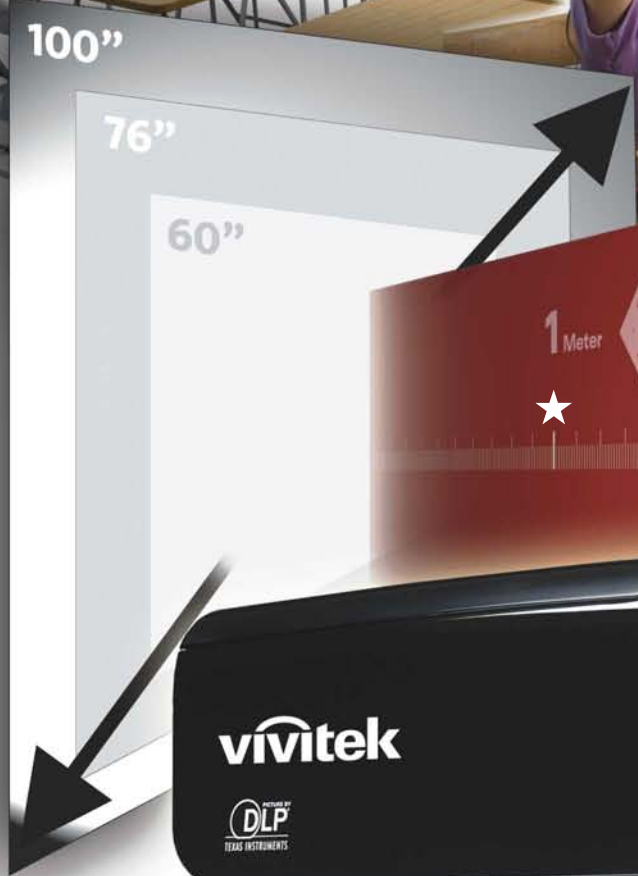

vivitek[®]
Vivid Colors, Vivid Life.

HDMI **HDTV**
HIGH-DEFINITION TELEVISION

A High Brightness Projectors
SHORT THROW

for Space Limited Meeting Room and Executive Office

76" @ 1 METER . 100" @ 1.3 METER

D930TX

Wide Angle *Space limited solution*

The D930TX allows you to project larger images from shorter distances. An image shot onto a 100-inch screen can be achieved from a distance of about only 1.3M (4.3 feet). D930TX is an ideal for the space limited smaller conference room or class room.