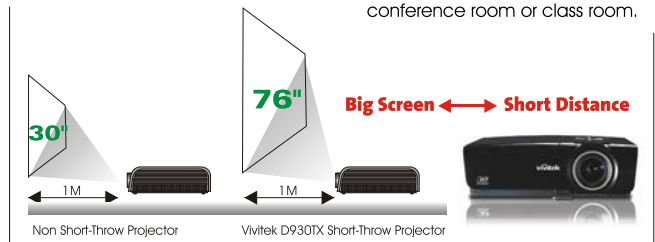

Projection Size & Distance

Screen size (inch)	40	76	80	100	120	150	200	250	300
Projection Distance(M)	0.53	1	1.06	1.32	1.58	1.98	2.64	3.3	3.96
Height (M)	0.7	1.33	1.4	1.75	2.1	2.63	3.51	4.38	5.26

The above numbers are approximate, and may be slightly different from the actual measurements

MODEL : D930TX

Display technology	0.55" 1-Chip DMD
Resolution	Native XGA 1024 x 768
Brightness	3,000 Lumens
Contrast ratio	2400:1
Projection distance	0.5m-5 m
Lens throw ratio	1.3m @ 100"
Projection screen size	35"-350"
Remote control	Fully Featured IR Remote with Laser Pointer and Mouse
Lamp	280W
Aspect ratio	Native (4:3) & Compatibility (16:9)
Pc compatibility	VGA, SVGA, XGA, WXGA, SXGA, Macintosh
Video compatibility	EDTV (480p), HDTV (576i/p, 720p, 1080i), NTSC/NTSC 4.43, PAL B/G/H/I/M/N 60, SECAM
PC input terminals	RGB (D-Sub)x2, Composite Video (RCAx1), S-Video (Mini DIN)x1, Audio RCAx1, Audio Mini-Jackx1, HDMI(V1.3)x1
Output terminals	RGB (D-Sub) x 1, Audio Mini-Jack x 1
Communication terminals	USB (Service), RS-232C x 1, RJ45 x 1
Keystone correction	Vertical (+/- 15 degree)
Fan noise level	34dB (Eco-Mode), 37 dB (Standard Mode)
Audio speaker	3W Mono
Projection method	Front, Rear, Table Top and Ceiling Mount
Dimensions (wtxhxd)	13.2" x 4" x 10" (335x102x256mm)
Weight	3.5kg (7.7lbs)
Power supply	AC 100-240V
Power consumption	350W, <1W Standby Power
Accessory	AC Power Cord, VGA-VGA Cable, Batteries for Remote, User Manual(CD), Remote Control, Lens Cap, Carrying Case
Osd language	English/French/German/Italian/Spanish/Korean/Hungarian Simplified Chinese/Traditional Chinese/ Russian/Greek /Czechoslovak/Portuguese/Polish/Finnish/Swedish/Dutch /Danish/Turkish/Arabic/

Specification subjects to change without notice.

Best Energy Saving < 1w standby power consumption

Environmental Protection **ROHS** COMPLIANT

Vivitek Technology always pays attention to the environmental protection & energy saving. The D9 contains following parts that is RoHS compliant:

- Lead-free solder : used for soldering all parts including circuit component electronics
- Lead-free glass: used for the lens
- Recycled paper: used in the user manuals and packing cartons
- Hi-efficiency power switching: reduces power consumption
- Less than 1w power consumption in standby mode, conforms to the
- American Environmental Protection Bureau to lead the advocate in view of Electronic Products Energy Saving Plan

vivitek
Vivid Colors, Vivid Life.

Vivitek Corporation

[Http://www.vivitekc corp.com](http://www.vivitekc corp.com)