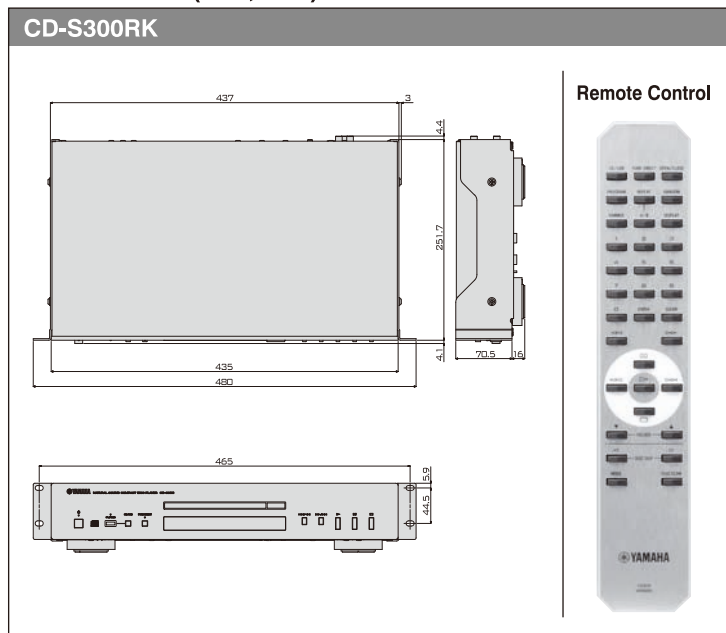

■ Main Specifications

Model	CD-S300RK	CD-C600RK
Frequency Response (± 0.5 dB)	2 Hz - 20 kHz	2 Hz - 20 kHz
Harmonic Distortion + Noise	≤ 0.003 %	≤ 0.003 %
Signal-to-Noise Ratio	≥ 105 dB	≥ 105 dB
Dynamic Range	≥ 96 dB	≥ 96 dB
Output Level (1 kHz, 0 dB)	2 ± 0.3 V	2 ± 0.3 V
Dimensions (W × H × D)	480 × 86.5 × 260 mm (18-7/8" × 3-3/8" × 10-1/4")	480 × 116 × 405 mm (18-7/8" × 4-5/8" × 16")
Weight	4.2 kg (9.3 lbs.)	6.9 kg (15.2 lbs.)

■ Dimensions (unit; mm)