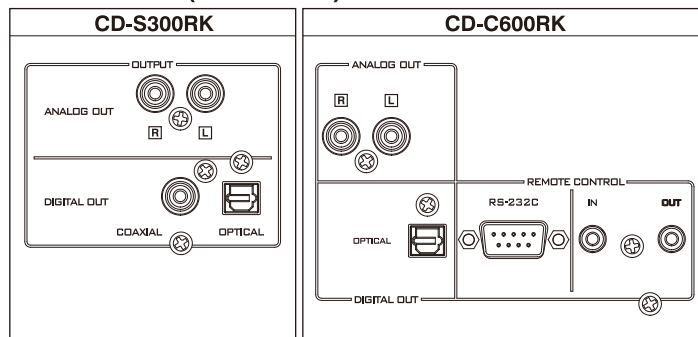

■ Connectors (Rear Panel)

Pure Direct

The CD-S300RK and CD-C600RK offer the same Pure Direct feature popular in Yamaha amplifiers and receivers. Pure Direct is a special listening mode which ensures the highest quality analog audio output. Pure Direct shuts down the digital audio output with the press of a button on the front panel or the remote control, and turns off the display, thus achieving the lowest possible noise interference.

USB port on front panel for iPod and other devices

The USB port facilitates high quality sound playback from MP3 or WMA digital music files stored on USB players and memory devices, on memory cards connected to USB card readers, and, of course, on CD-R/RW discs.

An iPod, too, connects to the USB port via USB cable for instant playback through an audio system. The digital signal is generated by the CD player with no degradation or jitter, converted to analog by the high performance DAC, and transmitted to the amplifier via high quality audio circuitry, for the ultimate in music playback fidelity. Play, pause, skip and forward/backward using the remote control. Song, artist and album names are displayed. Compatible with the iPod classic (including the 120GB classic), iPod nano (2nd, 3rd, 4th generation) and iPod touch (1st and 2nd generation). Charges the iPod automatically when the power is on and USB mode selected.

PlayXchange (CD-C600RK only)

With the PlayXchange, change CDs while the current one is playing. Changing discs does not interrupt the music and more than one disc can be changed at a time.

PLAYXCHANGE™