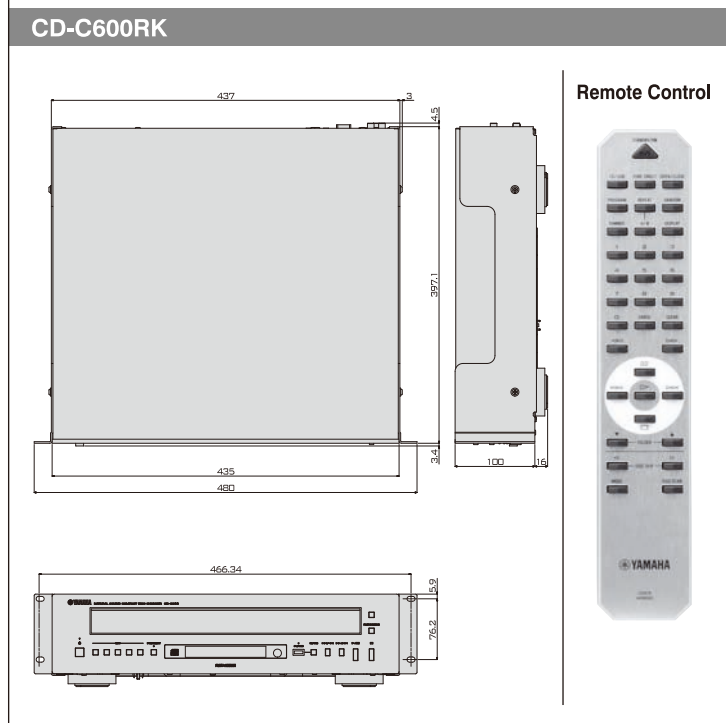

■ Main Specifications

Model	CD-S300RK	CD-C600RK
Frequency Response (± 0.5 dB)	2 Hz - 20 kHz	2 Hz - 20 kHz
Harmonic Distortion + Noise	≤ 0.003 %	≤ 0.003 %
Signal-to-Noise Ratio	≥ 105 dB	≥ 105 dB
Dynamic Range	≥ 96 dB	≥ 96 dB
Output Level (1 kHz, 0 dB)	2 ± 0.3 V	2 ± 0.3 V
Dimensions (W × H × D)	480 × 86.5 × 260 mm (18-7/8" × 3-3/8" × 10-1/4")	480 × 116 × 405 mm (18-7/8" × 4-5/8" × 16")
Weight	4.2 kg (9.3 lbs.)	6.9 kg (15.2 lbs.)

■ Dimensions (unit; mm)